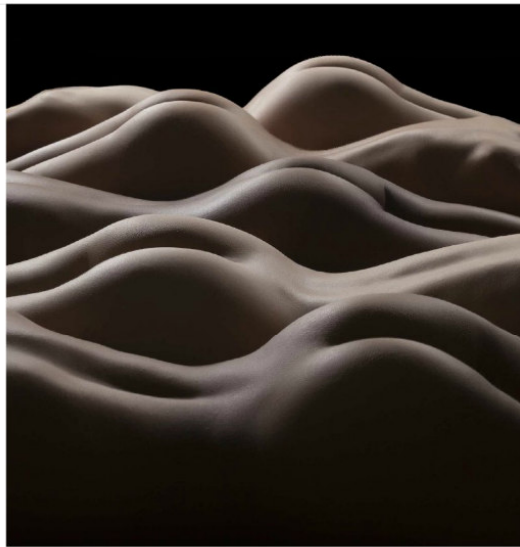

CONCEPTUAL

Merit
DANNY GIBERT
Spain
Closed in The Cube
Model: Rosa Martinez

Merit
KRISTIAN LEBRAND
Germany
Nude Pentagon

Merita
CLAYTON BASTIANI
United Kingdom
Alternative Light Study
Model: Tigerbell, Lulu Lockhart

This photograph is part of an ongoing project exploring the use of alternative light sources to illuminate the nude figure.

DUET

1 CATEGORY AWARD
YURI SHALMOV
Russia
Love
Models: Lara Crow
and Vladimir Butenko