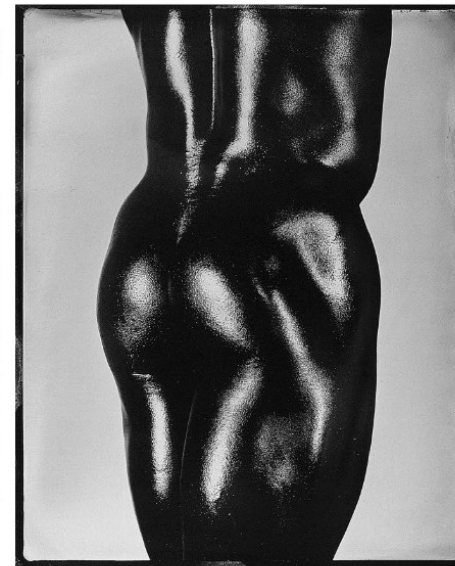

CONCEPTUAL

Merit
DANNY GIBERT
Spain
Closed in The Cube
Model: Rosa Martinez

Merit
KRISTIAN LEBRAND
Germany
Nude Pentagon

Merita
CLAYTON BASTIANI
United Kingdom
Alternative Light Study
Model: Tigerbell, Lulu Lockhart

This photograph is part of an ongoing project exploring the use of alternative light sources to illuminate the nude figure.

DUET

1 CATEGORY AWARD
YURI SHALMOV
Russia
Love
Models: Lara Crow
and Vladimir Butenko

Finalist
CRAIG COLVIN
California, USA
Bottoms Up
Models: Poisoned Grace, 1978 Hedy,
NYMFH, Tullee and Daisy Ducati

Finalist
CHARLES LAURIER DUFOUR
Maine, USA
Pillows
Model: Inna B-g

BODY PARTS

Merit
HAMD BLAD
France
Rogust 2