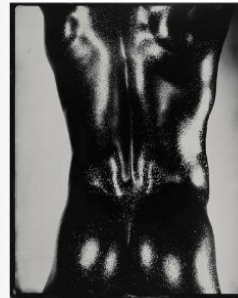

CONCEPTUAL

Merit
DANNY GIBERT
Spain
Closed in The Cube
Model: Rosa Martinez

Merit
KRISTIAN LEBRAND
Germany
Nude Pentagon

Merita
CLAYTON BASTIANI
United Kingdom
Alternative Light Study
Model: Tigerbell, Lulu Lockhart

This photograph is part of an ongoing project exploring the use of alternative light sources to illuminate the nude figure.

DUET

1 CATEGORY AWARD
YURI SHALMOV
Russia
Love
Models: Lara Crow
and Vladimir Butenko

Finalist
CRAIG COLVIN
California, USA
Bottoms Up
Models: Poisoned Grace, 1978 Hedy,
NYMFH, Tullee and Daisy Ducati

Finalist
CHARLES LAURIER DUFOUR
Maine, USA
Pillows
Model: Inna B-g

BODY PARTS

Merit
HAMD BLAD
France
Rogust 2