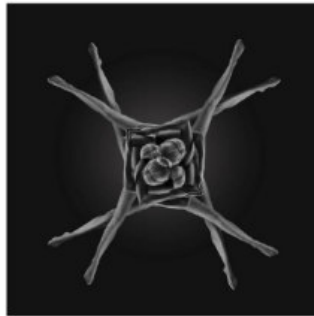

Merit
KRISTIAN LEBRAND
Germany
Nude Pentagon